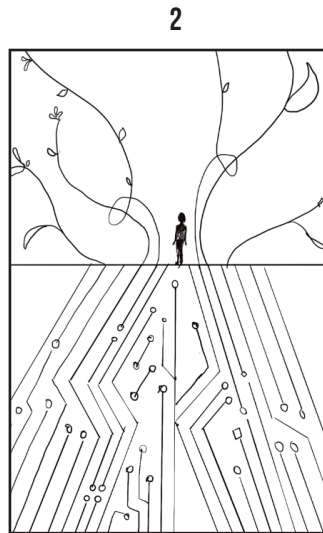

Artistic representation of Domina shadowing Becca during the simulation VR blizzard scene as she questions who is present. Could be simple vector silhouette style or photo real

Motherboard style lines and connectors move towards a vanishing point and create a horizon line/threshold where they break through and become organic leafy vines. Idea is to show something digital unleashed in the material world. Becca on the horizon.

3

This one is my favorite so far. The face of a young woman highly pixelated as though being digitized. I found an image of a Virgin Mary fresco that would be even more impactful (i think) than just any young womans face.... and that I think its a cool conceptual hook/trick too since you would not instantly recognize the face as a "Mary" but might assume its Becca - who is thought to have brought Domina into being. So there is a parallel to the Mary story. But maybe I'm stretching there... This will be really cool in color.

Artistic representation of Domina shadowing Becca. vector style colorful?

White book cover appears to have the letters cut out revealing a colorful cloudy energy field behind the page. Silhouette of Becca stands at the threshold in the "O" looking into the field/"behind the veil"