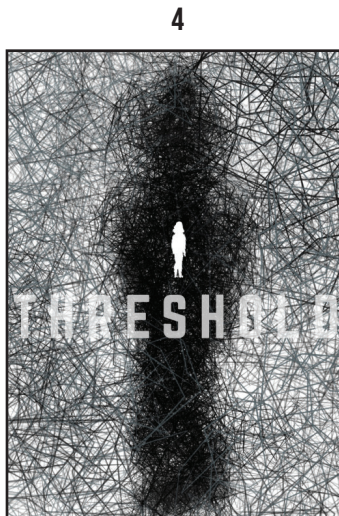

Artistic representation of Domina shadowing Becca during the simulation VR blizzard scene as she questions who is present. Could be simple vector silhouette style or photo real

Motherboard style lines and connectors move towards a vanishing point and create a horizon line/threshold where they break through and become organic leafy vines. Idea is to show something digital unleashed in the material world. Becca on the horizon.

3

This one is my favorite so far. The face of a young woman highly pixelated as though being digitized. I found an image of a Virgin Mary fresco that would be even more impactful (i think) than just any young womans face.... and that I think its a cool conceptual hook/trick too since you would not instantly recognize the face as a "Mary" but might assume its Becca - who is thought to have brought Domina into being. So there is a parallel to the Mary story. But maybe I'm stretching there... This will be really cool in color.

Artistic representation of Domina shadowing Becca. vector style colorful?

White book cover appears to have the letters cut out revealing a colorful cloudy energy field behind the page. Silhouette of Becca stands at the threshold in the "O" looking into the field/"behind the veil"